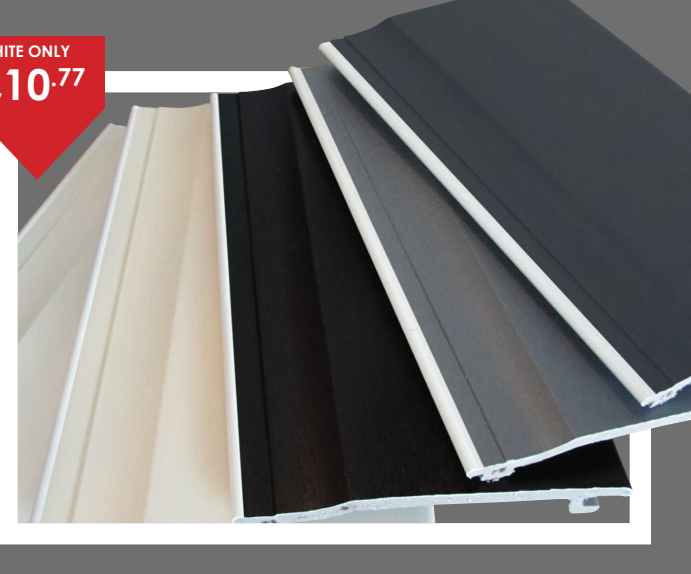

Shiplap Cladding	
DESCRIPTION	CODE
150mm x 5m	GSL150

WHITE ONLY
£10.77

FRIENDLY TIP
All Foiled Cladding should be fixed at maximum 400mm centre.

40mm Architrave

ONLY
£1.65

DESCRIPTION	CODE
40mm x 5m	GCA050W

60mm Architrave

ONLY
£2.35

DESCRIPTION	CODE
60mm x 5m	GCA070W

25mm D-Section

ONLY
£1.20

DESCRIPTION	CODE
25mm x 5m	GDS025W

Over Fascia Protector

ONLY
£1.00

DESCRIPTION	CODE
1.5m	C400