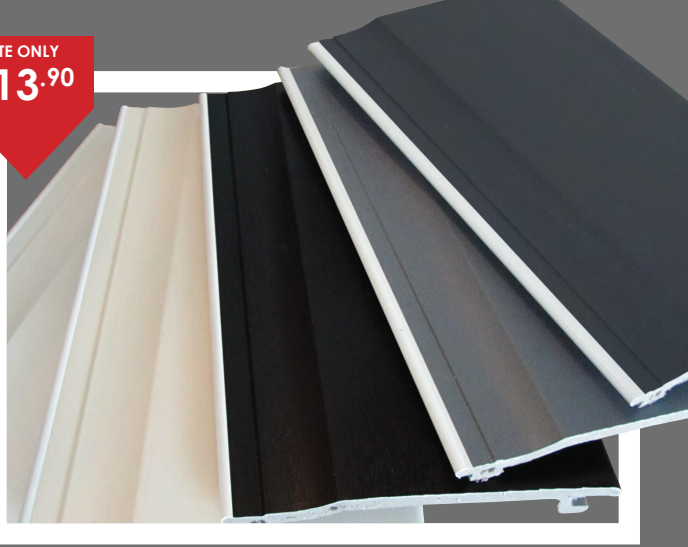

HOMELINE

ROOFLINE.

Shiplap Cladding

DESCRIPTION CODE

150mm x 5m GSL150

WHITE ONLY
£13.90

FRIENDLY TIP

All Foiled Cladding should be fixed at maximum 400mm centre.