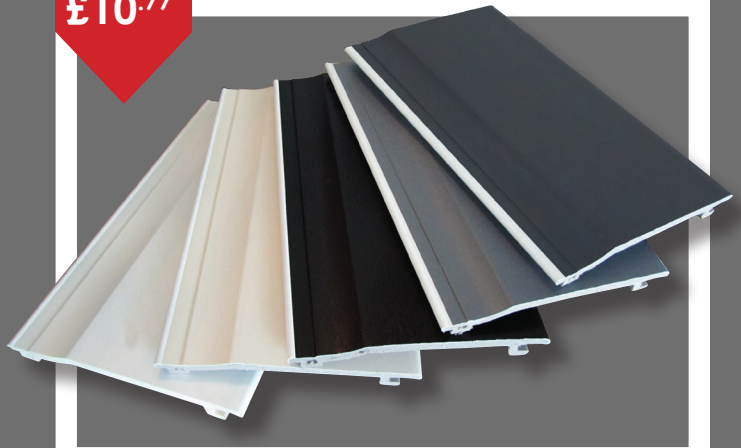

CG - Chartwell Green

HOMELINE

ROOFLINE.

Shiplap Cladding

DESCRIPTION	CODE
150mm x 5m	GSL150

WHITE ONLY
£10.77

FRIENDLY TIP

All Foiled Cladding should be fixed at maximum 400mm centre.